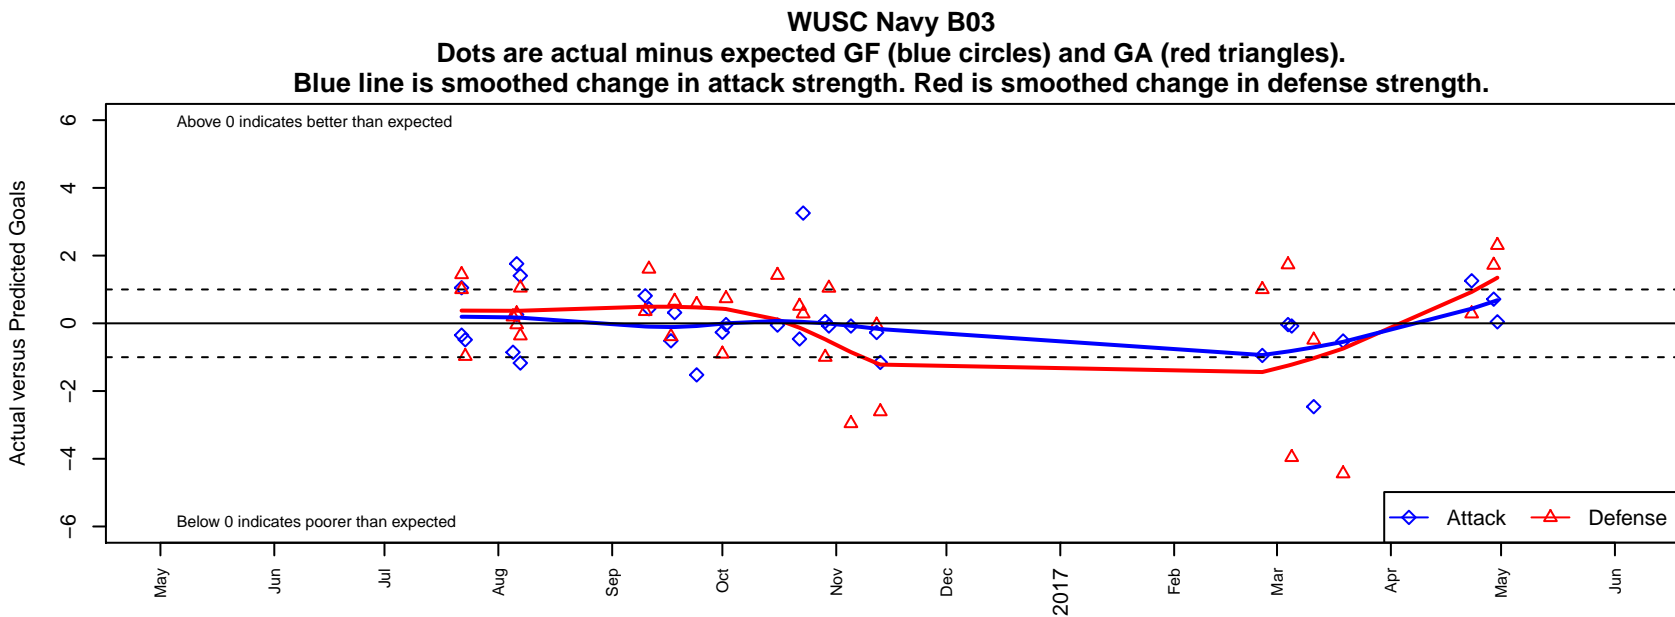

**attack and defense variance (black dot)
relative to other teams
and top 10 in region**

**attack and defense rating
relative to others at age
and all opponents in last 13 months**

WUSC Navy B03

Willamette United Soccer Club
Willamette, OR
B03 total strength=783
attack=1.22 defense=0.73
fall league = PTT B03 Div 2 White
spr league = Spr OYS B03 Div 2 White

alt names used:
WUSC 2003B Navy
WUSC 2003B NAVY (OR)
WUSC 03B Navy
WUSC 03B Navy
WUSC 03B Navy

Venues played:
2016 Oswego Nike Cup Silver U14
2016 Mt Hood Challenge U14 Bronze
2016 PTT B03 Division 2 White
2016 OYS Founders Cup B03
2016 Spr OYS B03 Division 2 White