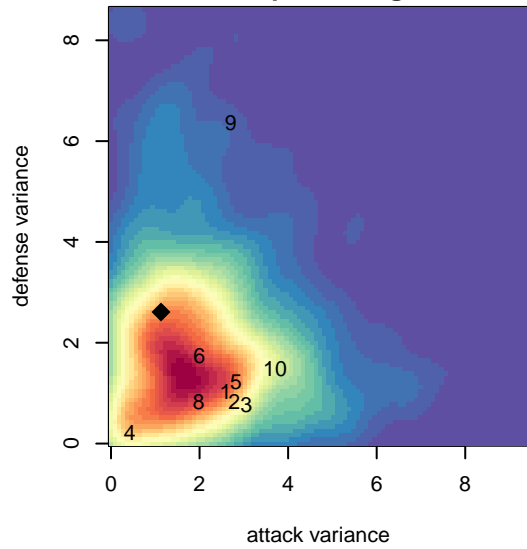

## WUSC Navy B03

Willamette United Soccer Club  
 Willamette, OR  
 B03 total strength=783  
 attack=1.22 defense=0.73  
 fall league = PTT B03 Div 2 White  
 spr league = Spr OYS B03 Div 2 White

alt names used:  
 WUSC 2003B Navy  
 WUSC 2003B NAVY (OR)  
 WUSC 03B Navy  
 WUSC 03B Navy  
 WUSC 03B Navy

Venues played:  
 2016 Oswego Nike Cup Silver U14  
 2016 Mt Hood Challenge U14 Bronze  
 2016 PTT B03 Division 2 White  
 2016 OYS Founders Cup B03  
 2016 Spr OYS B03 Division 2 White

**attack and defense variance (black dot)  
relative to other teams  
and top 10 in region**