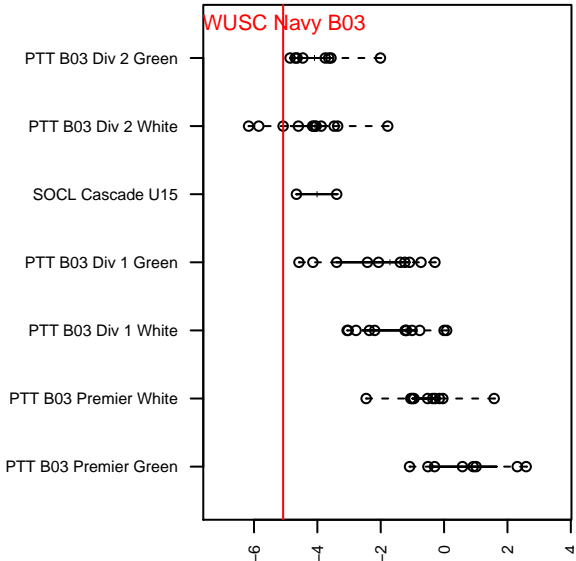

**attack and defense rating
relative to others at age
and all opponents in last 13 months**